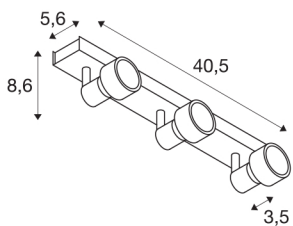

PURI 3

wall and ceiling light, triple-headed, QPAR51, matt white, max. 150 W, with deco ring

Wall and ceiling light of our PURI series where, depending on the version, one to three adjustable lamp heads are mounted to the canopy. The luminaire is made of aluminium and, thanks to the GU10 socket, is suitable for both halogen and LED lamps. A lamp is included to place on the lamp for halogen lamps with 5cm diameter. The electrical connection of the luminaire, which comes in various colours, is made directly to the 230V mains supply.

TECHNICAL DATA

Item no.:	147381
Socket	GU10
Lamp	QPAR51
Number of sockets	3
Lamps included	No
Primary nominal voltage	220-240V ~50/60Hz mA/V
Tilt range	85 °
Horizontal rotation range	350 °
Length	40.5 cm
Width	5.6 cm
Height	8.6 cm
Net weight	0.968 kg
Gross weight	1.094 kg
IP Code	IP 20
Safety class	I
Assembly	Surface
Assembly details	Ceiling, Wall
Wattage	50 W
Color	white
BIG WHITE Page	312