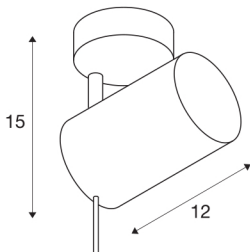

ASTO TUBE 1

wall and ceiling light, single-headed, PAR 20, round, white, max. 75 W

The ASTO TUBE 1 ceiling light is made from aluminium and is available in white or brushed aluminium finish. The opaque, cylindrical body of the fitting is adjustable and ensures glare-free light of the chosen GU10 or LED high-voltage light sources. ASTO TUBE 1 is ready for direct connection to 230V mains supply.

TECHNICAL DATA

| | |
|---------------------------|------------------------|
| Item no.: | 147411 |
| Socket | GU10 |
| Lamp | QPAR51 |
| Number of sockets | 1 |
| Lamps included | No |
| Primary nominal voltage | 220-240V ~50/60Hz mA/V |
| Tilt range | 90 ° |
| Horizontal rotation range | 350 ° |
| Height | 17 cm |
| Diameter | 7 cm |
| Net weight | 0.417 kg |
| Gross weight | 0.469 kg |
| IP Code | IP 20 |
| Safety class | I |
| Assembly | Surface |
| Assembly details | Ceiling, Wall |
| Wattage | 50 W |
| Color | white |
| BIG WHITE Page | 311 |