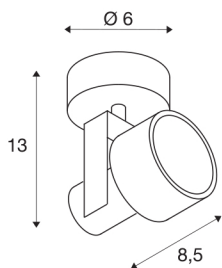

INDA

wall and ceiling light, spot, QPAR51, matt black, max. 50 W

The adjustable high-voltage luminaire spot INDA is made from aluminium and designed for halogen lamps with GU-10 socket. Available in matt white, matt black, brushed aluminium and wine red colour version, INDA is ready for direct connection to 230V mains supply.

TECHNICAL DATA

Item no.:	147550
Socket	GU10
Lamp	QPAR51
Number of sockets	1
Lamps included	No
Primary nominal voltage	220-240V ~50/60Hz mA/V
Tilt range	130 °
Horizontal rotation range	350 °
Length	11 cm
Height	13.5 cm
Diameter	6 cm
Net weight	0.31 kg
Gross weight	0.429 kg
IP Code	IP 20
Safety class	I
Assembly	Surface
Assembly details	Ceiling, Wall
Wattage	50 W
Color	black
BIG WHITE Page	308