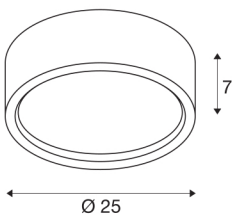

## PLASTRA

ceiling light, LED, white, plaster, 3000K

The PLASTRA plaster light is a highly individual ceiling light with a pure, clear design. The luminaire is already equipped with a dimmable LED lamp and is therefore ready for immediate connection to the 230V mains power supply. The sandpaper included as part of the delivery is used to clean the surfaces. After priming, the luminaire can be individually designed by painting it with wall paint or affixing stickers.

## TECHNICAL DATA

Item no.:	148005
Primary nominal voltage	220-240V ~50/60Hz mA/V
Secondary power / secondary voltage	350mA
Height	7 cm
Diameter	25 cm
Net weight	1.931 kg
Gross weight	2.482 kg
Safety class	I
Assembly	Surface
Assembly details	Ceiling
Dimmable	Yes
Dimming technology	Leading edge, trailing edge
Wattage	15 W
Lumen	990 lm
Colour temperature	3000 Kelvin
Beam angle	110 °
Color	white
LXXBXX data	L70B50
BIG WHITE Page	282