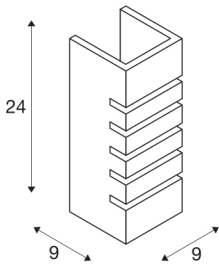

## PLASTRA wall light

square, 100 Slot, white plaster, E14, max. 40 W

The PLASTRA plaster light is a highly individual wall light with a pure, clear form. Prepared to take E14 incandescent or energy saving lamps, it comes ready for direct connection to 230V mains supply. The sandpaper included as part of the delivery is used to clean the surfaces. After priming, the luminaire can be painted with wall paint as desired.

## TECHNICAL DATA

Item no.:	148010
Socket	E14
Lamp	C35
Number of sockets	1
Lamps included	No
Primary nominal voltage	220-240V ~50/60Hz mA/V
Width	9 cm
Height	24 cm
Depth	9 cm
Net weight	1.767 kg
Gross weight	2.21 kg
IP Code	IP 20
Safety class	I
Assembly	Surface
Assembly details	Wall
Wattage	40 W
Color	white
BIG WHITE Page	191