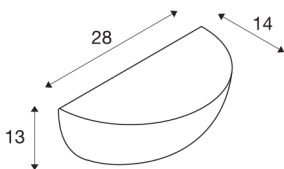

PLASTRA 101

wall light, C35, half-round, white plaster, max. 40 W

The PLASTRA 101 plaster light is a highly individual wall light with a pure, clear form. Prepared to take E14 incandescent or energy saving lamps, it comes ready for direct connection to 230V mains supply. The sandpaper included as part of the delivery is used to clean the surfaces. After priming, the luminaire can be painted with wall paint as desired.

TECHNICAL DATA

Item no.:	148013
Socket	E14
Lamp	C35
Number of sockets	1
Lamps included	No
Primary nominal voltage	220-240V ~50/60Hz mA/V
Width	28 cm
Height	13 cm
Depth	14 cm
Net weight	1.537 kg
Gross weight	2.055 kg
IP Code	IP 20
Safety class	I
Assembly	Surface
Assembly details	Wall
Wattage	40 W
Color	white
BIG WHITE Page	194