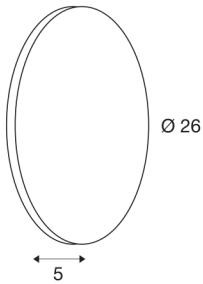

PLASTRA

wall light, LED, 3000K, round, white plaster, Ø 30cm

With the PLASTRA ROUND LED, you have a highly-individual wall and ceiling light with a puristic, clear design. By the incorporated and warm white LED strip, it offers an indirect mood lighting and thereby becomes a special kind of lighting object. Thanks to its built-in LED driver, it can be directly connected to the 230V mains supply. The light can be individually customised with paint, wallpaper and stickers. This luminaire includes built-in LED lamps.

TECHNICAL DATA

Item no.:	148091
Primary nominal voltage	100-240V ~50/60Hz mA/V
Secondary power / secondary voltage	12V
Diameter	26 cm
Depth	5 cm
Net weight	2.069 kg
Gross weight	2.498 kg
Safety class	I
Assembly	Surface
Assembly details	Ceiling, Wall
Wattage	6.5 W
Lumen	375 lm
Colour temperature	3000 Kelvin
Color	white
CRI	80
LXXBXX data	L70B50
Minimum ambient temperature	-20 °C
Maximum ambient temperature	40 °C
BIG WHITE Page	193