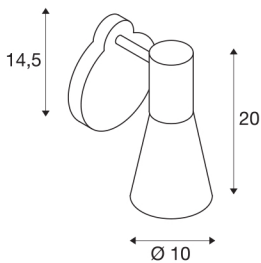

PHELIA

wall light, QPAR51, black, max. 35W, incl. switch

The PHELIA wall light comes in several colour variants and impresses with its elegant conical lamp shade and its puristic appearance. The luminaire is made of aluminium and steel and, thanks to the GU10 socket, is suitable for both halogen and LED lamps. The wall light comes with a switch and can be directly connected to a 230 V supply.

TECHNICAL DATA

Item no.:	148540
Socket	GU10
Lamp	QPAR51
Number of sockets	1
Lamps included	No
Number of different light outlets	1
Primary nominal voltage	220-240V ~50/60Hz mA/V
Tilt range	90 °
Horizontal rotation range	350 °
Length	20 cm
Width	11.8 cm
Height	15 cm
Net weight	0.482 kg
Gross weight	0.61 kg
IP Code	IP 20
Safety class	I
Assembly	Surface
Assembly details	Wall
Wattage	35 W
Color	black
Maximum ambient temperature	35 °C
BIG WHITE Page	230