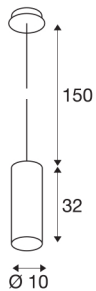

ENOLA

pendant, A60, round, white, max. 60W, incl. white canopy

The ENOLA pendant is made from aluminium and shaped like a cylinder facing downwards. Thanks to the variety of housing colours, the ENOLA pendant offers combined installation possibilities. This gives the customer options for individual and colourful arrangements. Equipped with an E27 socket for incandescent or energy-saving lamps, ENOLA pendant is powered directly from 230V mains.

TECHNICAL DATA

Item no.:	149381
Socket	E27
Number of sockets	1
Primary nominal voltage	220-240V ~50/60Hz mA/V
Length	32 cm
Pendant length	150 cm
Diameter	10 cm
Net weight	1.142 kg
Gross weight	1.481 kg
IP Code	IP 20
Safety class	I
Assembly	Surface
Assembly details	Ceiling
Wattage	60 W
Color	white
BIG WHITE Page	161