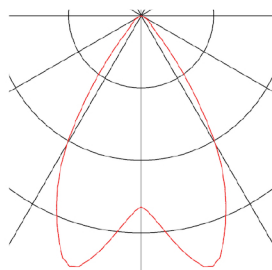

ENOLA

pendant, A60, round, white, max. 60W, incl. white canopy

The ENOLA pendant is made from aluminium and shaped like a cylinder facing downwards. Thanks to the variety of housing colours, the ENOLA pendant offers combined installation possibilities. This gives the customer options for individual and colourful arrangements. Equipped with an E27 socket for incandescent or energy-saving lamps, ENOLA pendant is powered directly from 230V mains.

TECHNICAL DATA

Item no.:	149381
Socket	E27
Number of sockets	1
Primary nominal voltage	220-240V ~50/60Hz mA/V
Length	32 cm
Pendant length	150 cm
Diameter	10 cm
Net weight	1.142 kg
Gross weight	1.481 kg
IP Code	IP 20
Safety class	I
Assembly	Surface
Assembly details	Ceiling
Wattage	60 W
Color	white
BIG WHITE Page	161