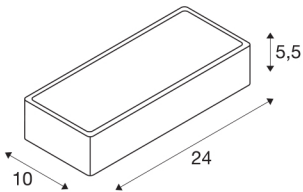

WL 149

wall light, LED, 3000K, white, 16W

The elegant WL 149 wall light is a combination of steel and glass. The wall light is available with white and chrome housing colours. The two long-life LEDs are each 16W and provide the required illumination strength. The wall light has a strong design and can be directly connected to the 230V mains supply as it has an integrated LED driver.

TECHNICAL DATA

Item no.:	149511
Primary nominal voltage	220-240V ~50/60Hz mA/V
Secondary power / secondary voltage	350mA
Width	24 cm
Height	5.8 cm
Depth	10 cm
Net weight	1.235 kg
Gross weight	1.492 kg
IP Code	IP 20
Safety class	I
Assembly	Surface
Assembly details	Wall
Dimmable	Yes
Dimming technology	trailing edge
Wattage	16 W
Lumen	1050 lm
Colour temperature	3000 Kelvin
Color	white
CRI	80
LXXBXX data	L70B50
Ambient temperature	25 °C
Minimum ambient temperature	-20 °C