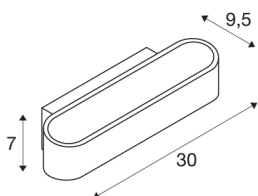

ASSO 300 wall light

LED, 3000K, oval, white, L/W/H 30/9.5/7 cm

The distinctive LED UP/DOWN recessed wall light ASSO 300 is equipped with two ultra-modern, powerful COB LED which emits its warm white light indirectly. Thus it is ideal for glare-free lighting of stairs, staircases and rooms. Due to the incorporated constant current LED driver, placed within the canopy, the electrical connection is made directly to 230V mains supply. This luminaire contains built-in LED lamps.

TECHNICAL DATA

| | |
|-------------------------------------|------------------------|
| Item no.: | 151271 |
| Number of different light outlets | 1 |
| Primary nominal voltage | 220-240V ~50/60Hz mA/V |
| Secondary power / secondary voltage | 500mA |
| Width | 30 cm |
| Height | 7 cm |
| Depth | 9.5 cm |
| Net weight | 1.053 kg |
| Gross weight | 1.326 kg |
| IP Code | IP 20 |
| Safety class | I |
| Assembly | Surface |
| Assembly details | Wall |
| Dimmable | Yes |
| Dimming technology | trailing edge |
| Wattage | 12 W |
| Lumen | 975 lm |
| Colour temperature | 3000 Kelvin |
| Color | white |
| CRI | 80 |
| LXXBXX data | L70B50 |
| BIG WHITE Page | 201 |