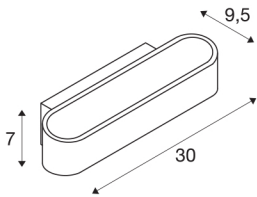

## ASSO 300

wall light, LED, 3000K, oval, brushed aluminium /white, L/W/H 30/9.5/7 cm

The distinctive LED UP/DOWN recessed wall light ASSO 300 is equipped with two ultra-modern, powerful COB LED which emits its warm white light indirectly. Thus it is ideal for glare-free lighting of stairs, staircases and rooms. Due to the incorporated constant current LED driver, placed within the canopy, the electrical connection is made directly to 230V mains supply. This luminaire contains built-in LED lamps.

## TECHNICAL DATA

Item no.:	151275
Number of different light outlets	1
Primary nominal voltage	220-240V ~50/60Hz mA/V
Secondary power / secondary voltage	500mA
Width	30 cm
Height	7 cm
Depth	9.5 cm
Net weight	1.059 kg
Gross weight	1.334 kg
IP Code	IP 20
Safety class	I
Assembly	Surface
Assembly details	Wall
Dimmable	Yes
Dimming technology	trailing edge
Wattage	12 W
Lumen	975 lm
Colour temperature	3000 Kelvin
Color	aluminium
CRI	80
LXXBXX data	L70B50
BIG WHITE Page	201