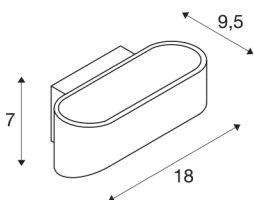

ASSO 70 wall light

LED, 3000K, oval, white, L/W/H 18/9.5/7.1 cm

The distinctive LED UP/DOWN recessed wall light ASSO 70 is equipped with one ultra-modern, powerful COB LED which emits its warm white light indirectly. Thus it is ideal for glare-free lighting of stairs, staircases and rooms. Due to the incorporated constant current LED driver, placed within the canopy, the electrical connection is made directly to 230V mains supply. This luminaire contains built-in LED lamps.

TECHNICAL DATA

Item no.:	151311
Primary nominal voltage	100-240V ~50/60Hz mA/V
Secondary power / secondary voltage	500mA
Width	18 cm
Height	7 cm
Depth	9.5 cm
Net weight	0.658 kg
Gross weight	0.809 kg
IP Code	IP 20
Safety class	I
Assembly	Surface
Assembly details	Wall
Wattage	6 W
Lumen	440 lm
Colour temperature	3000 Kelvin
Color	white
CRI	90
LXXBXX data	L70B50
BIG WHITE Page	200