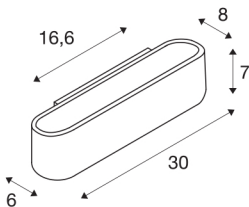

## OSSA 300 wall light

QT-DE12, oval, up/down, black, L/W/H 30/8/6.5 cm, max. 120W

The wall light OSSA 300 sets a strong, modern design accent by its form, which is emphasised by the illumination properties of the operated R7s halogen tube. Prepared for wall mounting, the OSSA 300 R7s is available in several colour version and supplied ready for direct connection to 230V mains supply.

## TECHNICAL DATA

Item no.:	151410
Socket	R7s 118mm
Lamp	QT-DE12
Number of sockets	1
Lamps included	No
Primary nominal voltage	220-240V ~50/60Hz mA/V
Width	30 cm
Height	6.5 cm
Depth	8 cm
Net weight	0.955 kg
Gross weight	1.202 kg
IP Code	IP 20
Safety class	I
Assembly	Surface
Assembly details	Wall
Wattage	120 W
Color	black
UGR ≤	23
BIG WHITE Page	202