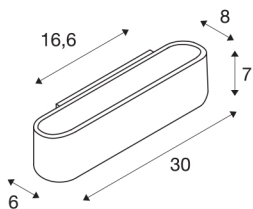

OSSA 300 wall light

QT-DE12, oval, up/down, white, L/W/H 30/8/6.5 cm, max. 120W

The wall light OSSA 300 sets a strong, modern design accent by its form, which is emphasised by the illumination properties of the operated R7s halogen tube. Prepared for wall mounting, the OSSA 300 R7s is available in several colour version and supplied ready for direct connection to 230V mains supply.

TECHNICAL DATA

Item no.:	151411
Socket	R7s 118mm
Lamp	QT-DE12
Number of sockets	1
Lamps included	No
Primary nominal voltage	220-240V ~50/60Hz mA/V
Width	30 cm
Height	6.5 cm
Depth	8 cm
Net weight	0.939 kg
Gross weight	1.163 kg
IP Code	IP 20
Safety class	I
Assembly	Surface
Assembly details	Wall
Wattage	120 W
Color	white
UGR ≤	23
BIG WHITE Page	202