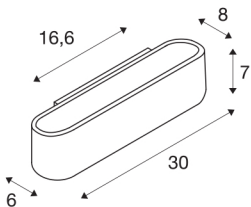

OSSA 300 wall light

QT-DE12, oval, up/down, brushed aluminium, L/W/H 30/8/6.5 cm, max. 120W

The wall light OSSA 300 sets a strong, modern design accent by its form, which is emphasised by the illumination properties of the operated R7s halogen tube. Prepared for wall mounting, the OSSA 300 R7s is available in several colour version and supplied ready for direct connection to 230V mains supply.

TECHNICAL DATA

Item no.:	151416
Socket	R7s 118mm
Lamp	QT-DE12
Number of sockets	1
Lamps included	No
Primary nominal voltage	220-240V ~50/60Hz mA/V
Width	30 cm
Height	6.5 cm
Depth	8 cm
Net weight	0.943 kg
Gross weight	1.16 kg
IP Code	IP 20
Safety class	I
Assembly	Surface
Assembly details	Wall
Wattage	120 W
Color	aluminium
UGR ≤	23
BIG WHITE Page	202