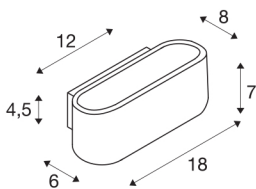

OSSA 180 wall light

QT-DE12, oval, up/down, black, L/W/H 18/8/7 cm, max. 100W

The wall light OSSA 180 sets a strong, modern design accent by its form, which is emphasised by the illumination properties of the operated R7s halogen tube. Prepared for wall mounting, the OSSA 180 is available in several colour versions and supplied ready for direct connection to 230V mains supply.

TECHNICAL DATA

Item no.:	151450
Socket	R7s 78mm
Lamp	QT-DE12
Number of sockets	1
Lamps included	No
Primary nominal voltage	220-240V ~50/60Hz mA/V
Width	18 cm
Height	7 cm
Depth	8 cm
Net weight	0.697 kg
Gross weight	0.878 kg
IP Code	IP 20
Safety class	I
Assembly	Surface
Assembly details	Wall
Wattage	100 W
Color	black
UGR ≤	23
BIG WHITE Page	202