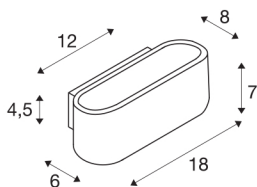

OSSA 180 wall light

QT-DE12, oval, up/down, white, L/W/H 18/8/7 cm, max. 100W

The wall light OSSA 180 sets a strong, modern design accent by its form, which is emphasised by the illumination properties of the operated R7s halogen tube. Prepared for wall mounting, the OSSA 180 is available in several colour versions and supplied ready for direct connection to 230V mains supply.

TECHNICAL DATA

Item no.:	151451
Socket	R7s 78mm
Lamp	QT-DE12
Number of sockets	1
Lamps included	No
Primary nominal voltage	220-240V ~50/60Hz mA/V
Width	18 cm
Height	7 cm
Depth	8 cm
Net weight	0.703 kg
Gross weight	0.889 kg
IP Code	IP 20
Safety class	I
Assembly	Surface
Assembly details	Wall
Wattage	100 W
Color	white
UGR ≤	23
BIG WHITE Page	202