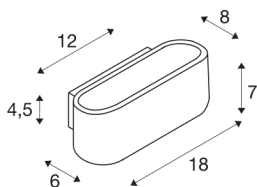

OSSA 180 wall light

QT-DE12, oval, up/down, brushed aluminium, L/W/H 18/8/7 cm, max. 100W

The wall light OSSA 180 sets a strong, modern design accent by its form, which is emphasised by the illumination properties of the operated R7s halogen tube. Prepared for wall mounting, the OSSA 180 is available in several colour versions and supplied ready for direct connection to 230V mains supply.

TECHNICAL DATA

Item no.:	151456
Socket	R7s 78mm
Lamp	QT-DE12
Number of sockets	1
Lamps included	No
Primary nominal voltage	220-240V ~50/60Hz mA/V
Width	18 cm
Height	7 cm
Depth	8 cm
Net weight	0.694 kg
Gross weight	0.877 kg
IP Code	IP 20
Safety class	I
Assembly	Surface
Assembly details	Wall
Wattage	100 W
Color	aluminium
UGR ≤	23
BIG WHITE Page	202