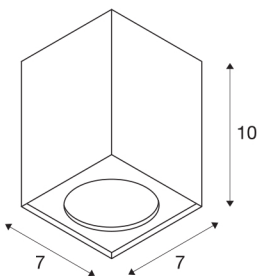

## ALTRA DICE

ceiling light, QPAR51, square, white, max. 35W

The cube-shaped ceiling light ALTRA DICE from aluminium and steel has a unilateral cut in order to host the 240V halogen lamp. Optionally available in white or silver-grey colour version, ALTRA DICE is ready for direct connection to 230V mains supply.

## TECHNICAL DATA

Item no.:	151511
Socket	GU10
Lamp	QPAR51
Number of sockets	1
Lamps included	No
Primary nominal voltage	220-240V ~50/60Hz mA/V
Length	7 cm
Width	7 cm
Height	10 cm
Net weight	0.319 kg
Gross weight	0.391 kg
IP Code	IP 20
Safety class	I
Assembly	Surface
Assembly details	Ceiling
Wattage	35 W
Color	white
Maximum ambient temperature	25 °C
BIG WHITE Page	274