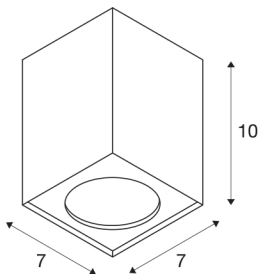

ALTRA DICE

ceiling light, QPAR51, square, silver-grey/black, max. 35W

The cube-shaped ceiling light ALTRA DICE from aluminium and steel has a unilateral cut in order to host the 240V halogen lamp. Optionally available in white or silver-grey colour version, ALTRA DICE is ready for direct connection to 230V mains supply.

TECHNICAL DATA

Item no.:	151514
Socket	GU10
Lamp	QPAR51
Number of sockets	1
Lamps included	No
Primary nominal voltage	220-240V ~50/60Hz mA/V
Length	7 cm
Width	7 cm
Height	10 cm
Net weight	0.312 kg
Gross weight	0.359 kg
IP Code	IP 20
Safety class	I
Assembly	Surface
Assembly details	Ceiling
Wattage	35 W
Color	grey
Maximum ambient temperature	25 °C
BIG WHITE Page	274