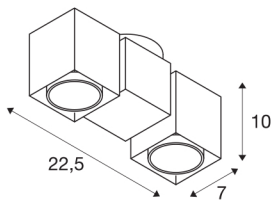

ALTRA DICE

ceiling light, double-headed, QPAR51, white, max. 100 W

The cube-shaped ceiling light ALTRA DICE from aluminium and steel is equipped with two lamp heads with one unilateral cut each in order to host the high-voltage halogen lamps. Optionally available in white or silver-grey colour version, the adjustable surface-mounted spot for 240V halogen lamps with GU10 socket is ready for direct connection to 230V mains supply.

TECHNICAL DATA

Item no.:	151531
Socket	GU10
Lamp	QPAR51
Number of sockets	2
Lamps included	No
Primary nominal voltage	220-240V ~50/60Hz mA/V
Tilt range	180 °
Horizontal rotation range	350 °
Length	22.5 cm
Width	7 cm
Height	9 cm
Net weight	0.799 kg
Gross weight	0.956 kg
IP Code	IP 20
Safety class	I
Assembly	Surface
Assembly details	Ceiling, Wall
Wattage	50 W
Color	white
Maximum ambient temperature	25 °C
BIG WHITE Page	308