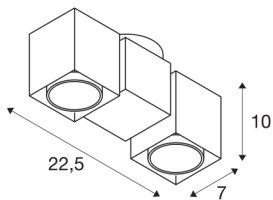

ALTRA DICE

ceiling light, double-headed, QPAR51, silver-grey/black, max. 100 W

The cube-shaped ceiling light ALTRA DICE from aluminium and steel is equipped with two lamp heads with one unilateral cut each in order to host the high-voltage halogen lamps. Optionally available in white or silver-grey colour version, the adjustable surface-mounted spot for 240V halogen lamps with GU10 socket is ready for direct connection to 230V mains supply.

TECHNICAL DATA

Item no.:	151534
Socket	GU10
Lamp	QPAR51
Number of sockets	2
Lamps included	No
Primary nominal voltage	220-240V ~50/60Hz mA/V
Tilt range	180 °
Horizontal rotation range	350 °
Length	22.5 cm
Width	7 cm
Height	9 cm
Net weight	0.789 kg
Gross weight	0.948 kg
IP Code	IP 20
Safety class	I
Assembly	Surface
Assembly details	Ceiling, Wall
Wattage	50 W
Color	grey
Maximum ambient temperature	25 °C
BIG WHITE Page	308