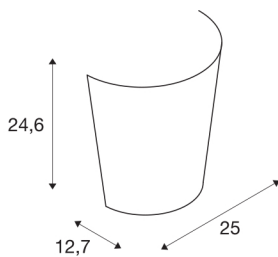

## BASKET

wall light, A60, frosted glass, max. 60W

Classically elegant recessed wall light. The design of BASKET describes a frosted glass shade which surrounds the socket including the mounting plate and thereby hides them from the viewer. Thus, the luminaire appears as a stand-alone glass basket. As we chose a standard E27 socket, hence the connection can be made directly from 230V mains supply. Furthermore, this results in the possibility of choosing energy-saving or LED light sources.

## TECHNICAL DATA

Item no.:	151591
Socket	E27
Number of sockets	1
Primary nominal voltage	220-240V ~50/60Hz mA/V
Width	25 cm
Height	24.6 cm
Depth	12.7 cm
Net weight	1.058 kg
Gross weight	1.367 kg
IP Code	IP 20
Safety class	I
Assembly	Surface
Assembly details	Wall
Wattage	60 W
Color	white
BIG WHITE Page	211