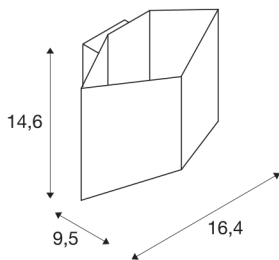

CARISO 2 WL

Indoor LED surface-mounted wall light black/gold
2700K

The CARISO WL-2 wall light impresses with its unusual form and its high recognition value. The housing's brass interior, combined with the luminaire's integrated Premium LED, serve to produce an especially warm lighting effect. The in-built LED driver allows it to be directly connected to the 230V mains supply.

TECHNICAL DATA

Item no.:	151710
Primary nominal voltage	220-240V ~50/60Hz mA/V
Secondary power / secondary voltage	500mA
Width	16.4 cm
Height	14.6 cm
Depth	9.5 cm
Net weight	0.744 kg
Gross weight	0.928 kg
IP Code	IP 20
Safety class	I
Assembly	Surface
Assembly details	Wall
Dimmable	Yes
Dimming technology	trailing edge
Wattage	9.2 W
Lumen	250 lm
Colour temperature	2700 Kelvin
Color	black
CRI	80
LXXBXX data	L70B50
Minimum ambient temperature	-20 °C
Maximum ambient temperature	40 °C