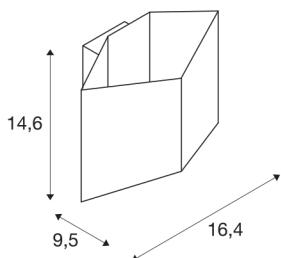

CARISO WL-2

wall light, LED, 3000K, white, 11 W

The CARISO WL-2 wall light impresses with its unusual form and its high recognition value. The housing's white interior, combined with the luminaire's integrated Premium LED, serve to produce an especially warm lighting effect. The in-built LED driver allows it to be directly connected to the 230V mains supply.

TECHNICAL DATA

Item no.:	151711
Primary nominal voltage	220-240V ~50/60Hz mA/V
Secondary power / secondary voltage	500mA
Width	16.4 cm
Height	14.6 cm
Depth	9.5 cm
Net weight	0.725 kg
Gross weight	0.914 kg
IP Code	IP 20
Safety class	I
Assembly	Surface
Assembly details	Wall
Dimmable	Yes
Dimming technology	trailing edge
Wattage	9.2 W
Lumen	560 lm
Colour temperature	3000 Kelvin
Color	white
CRI	80
LXXBXX data	L70B50
Minimum ambient temperature	-20 °C
Maximum ambient temperature	40 °C