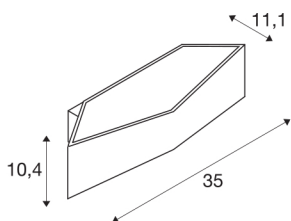

## TECHNICAL DATA

Item no.:	151741
Primary nominal voltage	220-240V ~50/60Hz mA/V
Secondary power / secondary voltage	500mA
Width	35 cm
Height	10.4 cm
Depth	11.1 cm
Net weight	1.101 kg
Gross weight	1.477 kg
IP Code	IP 20
Safety class	I
Assembly	Surface
Assembly details	Wall
Dimmable	Yes
Dimming technology	Leading edge, trailing edge
Wattage	21 W
Lumen	1030 lm
Colour temperature	2000-3000 Kelvin
Color	white
CRI	90
LXXBXX data	L70B50
BIG WHITE Page	203