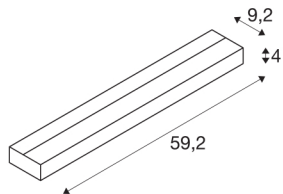

SEDO 14

wall light, LED, 3000K, square, white, frosted glass, L/W/H 59.5/8.5/4 cm, 17W

The white variant of the SEDO 14 wall light is made of aluminium and has a frosted glass cover. The integrated 17 Watt SMD LED produces a powerful lighting effect which is comparable with fluorescent tubes. The luminaire is ready for direct connection to the 230V mains supply.

TECHNICAL DATA

Item no.:	151781
Primary nominal voltage	220-240V ~50/60Hz mA/V
Secondary power / secondary voltage	500mA
Width	59.2 cm
Height	4 cm
Depth	9 cm
Net weight	1.519 kg
Gross weight	1.809 kg
IP Code	IP 20
Safety class	I
Assembly	Surface
Assembly details	Wall
Wattage	18 W
Lumen	1300 lm
Colour temperature	3000 Kelvin
Color	white
CRI	80
LXXBXX data	L70B50
Minimum ambient temperature	-25 °C
Maximum ambient temperature	45 °C
BIG WHITE Page	207