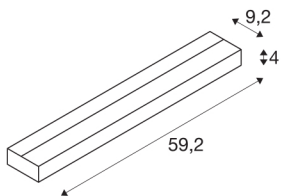

SEDO 14

wall light, LED, 3000K, square, brushed aluminium, frosted glass, L/W/H 59.5/8.5/4 cm, 17W

The SEDO 14 wall light is made of brushed aluminium and fitted with a frosted glass cover. The integrated 17 Watt SMD LED produces a powerful lighting effect which is comparable with fluorescent tubes. The in-built LED driver allows it to be directly connected to the 230V mains supply.

TECHNICAL DATA

Item no.:	151786
Primary nominal voltage	220-240V ~50/60Hz mA/V
Secondary power / secondary voltage	500mA
Width	59.2 cm
Height	4 cm
Depth	9 cm
Net weight	1.473 kg
Gross weight	1.757 kg
IP Code	IP 20
Safety class	I
Assembly	Surface
Assembly details	Wall
Wattage	18 W
Lumen	1300 lm
Colour temperature	3000 Kelvin
Color	chrome
CRI	80
LXXBXX data	L70B50
Minimum ambient temperature	-25 °C
Maximum ambient temperature	45 °C
BIG WHITE Page	207