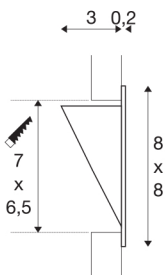

DOWNUNDER PUR 80

recessed fitting, LED, 3000K, square, white, L/W/H 8/3.2/8 cm, incl. leaf springs

Aluminium recessed wall light of our DOWNUNDER 80 series. The not visibly mounted LED emits the light indirectly onto the surface to be illuminated. This guarantees glare-free illumination of walkways and much more. The DOWNUNDER PUR 80 recessed fitting is available in white colour version. To operate the recessed fitting, a suitable LED driver is required providing 350mA. A mounting frame for installation in masonry can be ordered from the accessory. This luminaire contains built-in LED lamps.

TECHNICAL DATA

Item no.:	151950
Secondary power / secondary voltage	350mA
Width	8 cm
Height	8 cm
Depth	3.2 cm
Installation length	7 cm
Installation width	6.5 cm
Installation depth	3.5 cm
Net weight	0.127 kg
Gross weight	0.174 kg
IP Code	IP 20
Safety class	III
Assembly	Recessed
Assembly details	Wall
Wattage	3.6 W
Lumen	180 lm
Colour temperature	3000 Kelvin
Color	white
CRI	80
LXXBXX data	L70B50
BIG WHITE Page	412