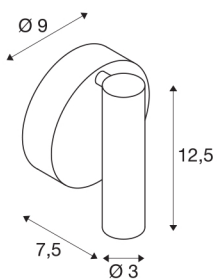

KARPO

wall and ceiling light, single-headed, LED, 3000K, round, black, 7.5W

KARPO series lights are available in white and black. It has a choice of one or two spots in a cylindrical shape which can be individually adjusted via a hinge. The swivel and tilting range allows you to optimally light up the room. The integrated premium LEDs provide high energy efficiency. The luminaire also has a high colour rendering index of 90. The luminaires can be directly connected to the 230V mains supply.

TECHNICAL DATA

Item no.:	152330
Number of different light outlets	1
Primary nominal voltage	220-240V ~50/60Hz mA/V
Secondary power / secondary voltage	500mA
Width	9 cm
Height	12.5 cm
Depth	7.5 cm
Net weight	0.303 kg
Gross weight	0.377 kg
IP Code	IP 20
Safety class	I
Assembly	Surface
Assembly details	Ceiling, Wall
Wattage	9.3 W
Lumen	560 lm
Colour temperature	3000 Kelvin
Beam angle	40 °
Color	black
CRI	90
LXXBXX data	L70B50
Maximum ambient temperature	30 °C
BIG WHITE Page	296