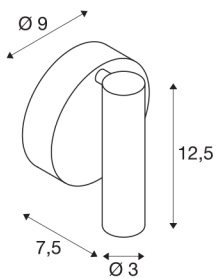

## TECHNICAL DATA

|                                     |                        |
|-------------------------------------|------------------------|
| Item no.:                           | 152331                 |
| Number of different light outlets   | 1                      |
| Primary nominal voltage             | 220-240V ~50/60Hz mA/V |
| Secondary power / secondary voltage | 500mA                  |
| Width                               | 9 cm                   |
| Height                              | 12.5 cm                |
| Depth                               | 7.5 cm                 |
| Net weight                          | 0.303 kg               |
| Gross weight                        | 0.379 kg               |
| IP Code                             | IP 20                  |
| Safety class                        | I                      |
| Assembly                            | Surface                |
| Assembly details                    | Ceiling, Wall          |
| Wattage                             | 9.3 W                  |
| Lumen                               | 680 lm                 |
| Colour temperature                  | 3000 Kelvin            |
| Beam angle                          | 40 °                   |
| Color                               | white                  |
| CRI                                 | 90                     |
| LXXBXX data                         | L70B50                 |
| Maximum ambient temperature         | 30 °C                  |
| BIG WHITE Page                      | 296                    |