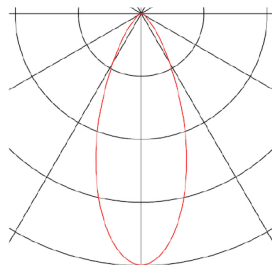

## TECHNICAL DATA

|                                     |                        |
|-------------------------------------|------------------------|
| Item no.:                           | 152331                 |
| Number of different light outlets   | 1                      |
| Primary nominal voltage             | 220-240V ~50/60Hz mA/V |
| Secondary power / secondary voltage | 500mA                  |
| Width                               | 9 cm                   |
| Height                              | 12.5 cm                |
| Depth                               | 7.5 cm                 |
| Net weight                          | 0.303 kg               |
| Gross weight                        | 0.379 kg               |
| IP Code                             | IP 20                  |
| Safety class                        | I                      |
| Assembly                            | Surface                |
| Assembly details                    | Ceiling, Wall          |
| Wattage                             | 9.3 W                  |
| Lumen                               | 680 lm                 |
| Colour temperature                  | 3000 Kelvin            |
| Beam angle                          | 40 °                   |
| Color                               | white                  |
| CRI                                 | 90                     |
| LXXBXX data                         | L70B50                 |
| Maximum ambient temperature         | 30 °C                  |
| BIG WHITE Page                      | 296                    |