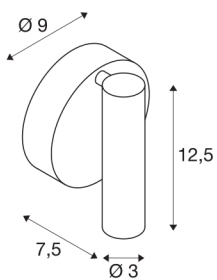

## KARPO

wall and ceiling light, single-headed, LED, 3000K, round, black, with switch, 7.5W

The KARPO LED wall and ceiling light has its canopy and head connected by a hinge part which can swivel and tilt. The high-power 7.5W LED fitted and the housing-mounted switch means that the luminaire is suitable for many applications, including as a reading light. The electrical connection of the luminaire, which is available in various light colours, is made directly to the 230V mains supply thanks to the built-in LED driver. This luminaire contains built-in LED lamps.

## TECHNICAL DATA

Item no.:	152341
Number of different light outlets	1
Primary nominal voltage	100-240V ~50/60Hz mA/V
Secondary power / secondary voltage	500mA
Width	9 cm
Height	12.5 cm
Depth	7.5 cm
Net weight	0.308 kg
Gross weight	0.383 kg
IP Code	IP 20
Safety class	I
Assembly	Surface
Assembly details	Wall
Wattage	6 W
Lumen	400 lm
Colour temperature	3000 Kelvin
Beam angle	40 °
Color	white
CRI	90
LXXBXX data	L70B50
Maximum ambient temperature	30 °C
BIG WHITE Page	225