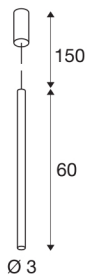

HELIA 30

pendant, LED, 3000K, round, black, 7.5W

With the HELIA 30 you have a pendant with a purist and clear design. This luminaire is available in black, white and brushed copper. A 7.5W warm-white premium LED is integrated, this is supplied from the built-in constant current driver. The luminaire is delivered with a 1.5 m connection lead. This means the luminaire is ready for direct connection to the 230V mains supply.

TECHNICAL DATA

Item no.:	152360
Primary nominal voltage	220-240V ~50/60Hz mA/V
Secondary power / secondary voltage	500mA
Length	60 cm
Pendant length	150 cm
Diameter	3 cm
Net weight	0.776 kg
Gross weight	1.057 kg
IP Code	IP 20
Safety class	I
Assembly	Surface
Assembly details	Ceiling
Dimmable	Yes
Dimming technology	trailing edge
Wattage	9.2 W
Lumen	590 lm
Colour temperature	3000 Kelvin
Beam angle	40 °
Color	black
CRI	90
LXXBXX data	L70B50
Minimum ambient temperature	-20 °C