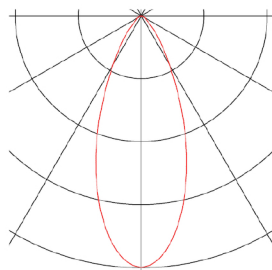

## HELIA 30

pendant, LED, 3000K, round, white, 7.5W

With the HELIA 30 you have a pendant with a purist and clear design. This luminaire is available in black, white and brushed copper. A 7.5W warm-white premium LED is integrated, this is supplied from the built-in constant current driver. The luminaire is delivered with a 1.5 m connection lead. This means the luminaire is ready for direct connection to the 230V mains supply.

## TECHNICAL DATA

Item no.:	152361
Primary nominal voltage	220-240V ~50/60Hz mA/V
Secondary power / secondary voltage	500mA
Length	60 cm
Pendant length	150 cm
Diameter	3 cm
Net weight	0.788 kg
Gross weight	1.063 kg
IP Code	IP 20
Safety class	I
Assembly	Surface
Assembly details	Ceiling
Dimmable	Yes
Dimming technology	trailing edge
Wattage	9.2 W
Lumen	670 lm
Colour temperature	3000 Kelvin
Beam angle	40 °
Color	white
CRI	90
LXXBXX data	L70B50
Minimum ambient temperature	-20 °C