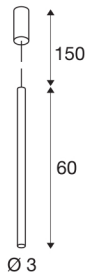

## HELIA 30

pendant, LED, 3000K, round, white, 7.5W

With the HELIA 30 you have a pendant with a purist and clear design. This luminaire is available in black, white and brushed copper. A 7.5W warm-white premium LED is integrated, this is supplied from the built-in constant current driver. The luminaire is delivered with a 1.5 m connection lead. This means the luminaire is ready for direct connection to the 230V mains supply.

## TECHNICAL DATA

Item no.:	152361
Primary nominal voltage	220-240V ~50/60Hz mA/V
Secondary power / secondary voltage	500mA
Length	60 cm
Pendant length	150 cm
Diameter	3 cm
Net weight	0.788 kg
Gross weight	1.063 kg
IP Code	IP 20
Safety class	I
Assembly	Surface
Assembly details	Ceiling
Dimmable	Yes
Dimming technology	trailing edge
Wattage	9.2 W
Lumen	670 lm
Colour temperature	3000 Kelvin
Beam angle	40 °
Color	white
CRI	90
LXXBXX data	L70B50
Minimum ambient temperature	-20 °C