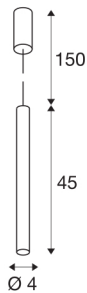

## HELIA 40

pendant, LED, 3000K, round, black, 9W

With the HELIA 40 you have a pendant with a purist and clear design. This luminaire is available in black, white and brushed copper. A 9 W warm-white premium LED is integrated, this is supplied from the built-in constant current driver. The luminaire is delivered with a 1.5 m connection lead. This means the luminaire is ready for direct connection to the 230V mains supply.

## TECHNICAL DATA

Item no.:	152370
Primary nominal voltage	220-240V ~50/60Hz mA/V
Secondary power / secondary voltage	500mA
Length	45 cm
Pendant length	150 cm
Diameter	4 cm
Net weight	0.893 kg
Gross weight	1.117 kg
IP Code	IP 20
Safety class	I
Assembly	Surface
Assembly details	Ceiling
Dimmable	Yes
Dimming technology	trailing edge
Wattage	10 W
Lumen	730 lm
Colour temperature	3000 Kelvin
Beam angle	30 °
Color	black
CRI	90
LXXBXX data	L70B50
Minimum ambient temperature	-20 °C