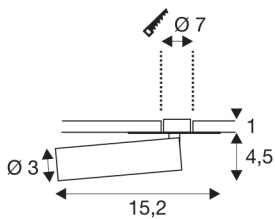

KARPO

recessed fitting, single-headed, LED, 3000K, black, flat canopy, 7.5W

KARPO series lights are available in white and black. It has a spot in a cylindrical shape which can be individually aligned via the hinge on the flat canopy. The swivel and tilting range allows you to optimally light up the room. The integrated premium LEDs provide high energy efficiency. In addition, the luminaire has a high colour rendering index of over 90. To operate, the single-headed FRAME Spots needs a suitable constant current driver rated at 500mA.

TECHNICAL DATA

Item no.:	152380
Secondary power / secondary voltage	500mA
Length	15.2 cm
Height	5.5 cm
Diameter	3 cm
Installation diameter	7 cm
Installation depth	2 cm
Net weight	0.175 kg
Gross weight	0.278 kg
IP Code	IP 20
Safety class	III
Assembly	Recessed
Assembly details	Ceiling, Wall
Wattage	7.5 W
Lumen	450 lm
Colour temperature	3000 Kelvin
Beam angle	40 °
Color	black
CRI	90
LXXBXX data	L70B50
Maximum ambient temperature	40 °C
BIG WHITE Page	400