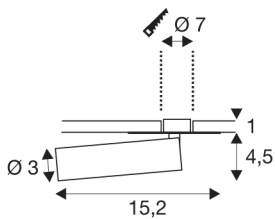

KARPO

recessed fitting, single-headed, LED, 3000K, white, flat canopy, 7.5W

KARPO series lights are available in white and black. It has a spot in a cylindrical shape which can be individually aligned via the hinge on the flat canopy. The swivel and tilting range allows you to optimally light up the room. The integrated premium LEDs provide high energy efficiency. In addition, the luminaire has a high colour rendering index of over 90. To operate, the single-headed FRAME Spots needs a suitable constant current driver rated at 500mA.

TECHNICAL DATA

Item no.:	152381
Secondary power / secondary voltage	500mA
Length	15.2 cm
Height	5.5 cm
Diameter	3 cm
Installation diameter	7 cm
Installation depth	2 cm
Net weight	0.177 kg
Gross weight	0.281 kg
IP Code	IP 20
Safety class	III
Assembly	Recessed
Assembly details	Ceiling, Wall
Wattage	7.5 W
Lumen	470 lm
Colour temperature	3000 Kelvin
Beam angle	40 °
Color	white
CRI	90
LXXBXX data	L70B50
Maximum ambient temperature	40 °C
BIG WHITE Page	400