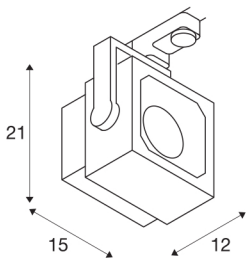

EURO CUBE

spot for 240V 3-phase track, LED, 3000K, black, 60°, incl. 3-phase adapter

Adjustable spot EURO CUBE with suitable adapter for the 240V 3-phase track system. Designed as an optically appealing yet discreet high output LED spot for retail stores and trade fairs, this luminaire, available in a number of housing and light colours, is equipped with a Premium COB LED module with exceptional colour rendering. The longevity of the module is ensured by a heat sink integrated into the existing design.

TECHNICAL DATA

Item no.:	152750
Primary nominal voltage	220-240V ~50/60Hz mA/V
Length	15 cm
Height	21 cm
Depth	12 cm
Net weight	1.268 kg
Gross weight	1.555 kg
IP Code	IP 20
Safety class	I
Assembly details	Track Ceiling
Wattage	26 W
Lumen	2470 lm
Colour temperature	3000 Kelvin
Beam angle	60 °
Color	black
CRI	90
LXXBXX data	L70B50
Minimum ambient temperature	0 °C
Maximum ambient temperature	35 °C
BIG WHITE Page	451