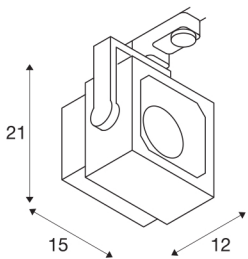

## EURO CUBE

spot for 240V 3-phase track, LED, 3000K, white, 60°, incl. 3-phase adapter

Adjustable spot EURO CUBE with suitable adapter for the 240V 3-phase track system. Designed as an optically appealing yet discreet high output LED spot for retail stores and trade fairs, this luminaire, available in a number of housing and light colours, is equipped with a Premium COB LED module with exceptional colour rendering. The longevity of the module is ensured by a heat sink integrated into the existing design.

## TECHNICAL DATA

Item no.:	152751
Primary nominal voltage	220-240V ~50/60Hz mA/V
Length	15 cm
Height	21 cm
Depth	12 cm
Net weight	1.289 kg
Gross weight	1.545 kg
IP Code	IP 20
Safety class	I
Assembly details	Track Ceiling
Wattage	26 W
Lumen	2470 lm
Colour temperature	3000 Kelvin
Beam angle	60 °
Color	white
CRI	90
LXXBXX data	L70B50
Minimum ambient temperature	0 °C
Maximum ambient temperature	35 °C
BIG WHITE Page	451