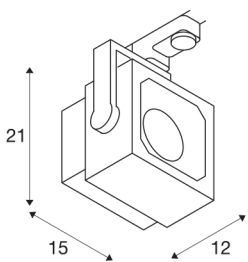

## EURO CUBE

spot for 240V 3-phase track, LED, 4000K, black, 60°, incl. 3-phase adapter

Adjustable spot EURO CUBE with suitable adapter for the 240V 3-phase track system. Designed as an optically appealing yet discreet high output LED spot for retail stores and trade fairs, this luminaire, available in a number of housing and light colours, is equipped with a Premium COB LED module with exceptional colour rendering. The longevity of the module is ensured by a heat sink integrated into the existing design.

## TECHNICAL DATA

Item no.:	152780
Primary nominal voltage	220-240V ~50/60Hz mA/V
Width	15 cm
Height	21 cm
Depth	12 cm
Net weight	1.268 kg
Gross weight	1.537 kg
IP Code	IP 20
Safety class	I
Assembly details	Track Ceiling
Wattage	26 W
Lumen	2740 lm
Colour temperature	4000 Kelvin
Beam angle	60 °
Color	black
CRI	90
LXXBXX data	L70B50
Minimum ambient temperature	0 °C
Maximum ambient temperature	35 °C
BIG WHITE Page	451