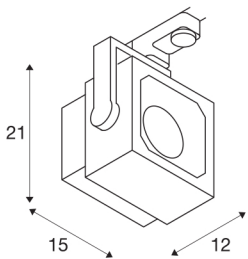

EURO CUBE

spot for 240V 3-phase track, LED, 4000K, white, 60°, incl. 3-phase adapter

Adjustable spot EURO CUBE with suitable adapter for the 240V 3-phase track system. Designed as an optically appealing yet discreet high output LED spot for retail stores and trade fairs, this luminaire, available in a number of housing and light colours, is equipped with a Premium COB LED module with exceptional colour rendering. The longevity of the module is ensured by a heat sink integrated into the existing design.

TECHNICAL DATA

Item no.:	152781
Primary nominal voltage	220-240V ~50/60Hz mA/V
Width	15 cm
Height	21 cm
Depth	12 cm
Net weight	1.269 kg
Gross weight	1.528 kg
IP Code	IP 20
Safety class	I
Assembly details	Track Ceiling
Wattage	26 W
Lumen	2740 lm
Colour temperature	4000 Kelvin
Beam angle	60 °
Color	white
CRI	90
LXXBXX data	L70B50
Minimum ambient temperature	0 °C
Maximum ambient temperature	35 °C
BIG WHITE Page	451