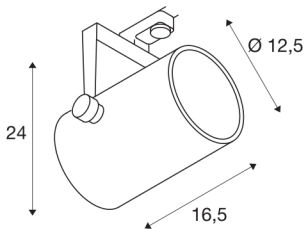

EURO SPOT

spot for 240V 3-phase track, QPAR111, round, black, max. 75W, incl. 3-phase adapter

Adjustable high-voltage spot EURO SPOT with suitable adapter for the 3-phase 240V track system. Thanks to the GU10 socket installed in the cylindrical aluminium lamp head, the luminaire is suitable for halogen and LED lamps with a diameter of up to approx. 11.1 cm.

TECHNICAL DATA

Item no.:	153420
Socket	GU10
Lamp	QPAR111
Number of sockets	1
Lamps included	No
Primary nominal voltage	220-240V ~50/60Hz mA/V
Tilt range	100 °
Horizontal rotation range	350 °
Length	16.5 cm
Height	24 cm
Diameter	12.5 cm
Net weight	0.775 kg
Gross weight	0.951 kg
IP Code	IP 20
Safety class	I
Assembly	Surface
Assembly details	Ceiling, Track Ceiling
Wattage	75 W
Color	black
BIG WHITE Page	452