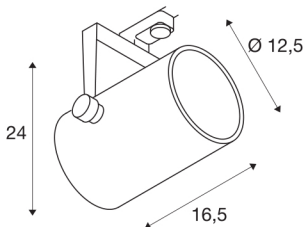

EURO SPOT

spot for 240V 3-phase track, QPAR111, round, white, max. 75W, incl. 3-phase adapter

Adjustable high-voltage spot EURO SPOT with suitable adapter for the 3-phase 240V track system. Thanks to the GU10 socket installed in the cylindrical aluminium lamp head, the luminaire is suitable for halogen and LED lamps with a diameter of up to approx. 11.1 cm.

TECHNICAL DATA

Item no.:	153421
Socket	GU10
Lamp	QPAR111
Number of sockets	1
Lamps included	No
Primary nominal voltage	220-240V ~50/60Hz mA/V
Tilt range	100 °
Horizontal rotation range	350 °
Length	16.5 cm
Height	24 cm
Diameter	12.5 cm
Net weight	0.78 kg
Gross weight	0.952 kg
IP Code	IP 20
Safety class	I
Assembly	Surface
Assembly details	Ceiling, Track Ceiling
Wattage	75 W
Color	white
BIG WHITE Page	452