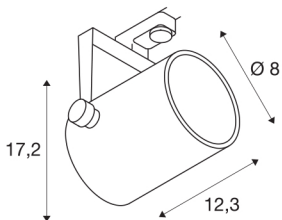

EURO SPOT

spot for 240V 3-phase track, QPAR51, black, max. 25-W, incl. 3-phase adapter

Adjustable high-voltage spot EURO SPOT with suitable adapter for the 3-phase 240V track system. Thanks to the GU10 socket installed in the cylindrical aluminium lamp head, the luminaire is suitable for halogen and LED lamps with a diameter of up to 5 cm.

TECHNICAL DATA

Item no.:	153850
Socket	GU10
Lamp	QPAR51
Number of sockets	1
Lamps included	No
Primary nominal voltage	220-240V ~50/60Hz mA/V
Tilt range	90 °
Horizontal rotation range	350 °
Length	12.3 cm
Height	17.2 cm
Diameter	8 cm
Net weight	0.475 kg
Gross weight	0.595 kg
IP Code	IP 20
Safety class	I
Assembly	Surface
Assembly details	Ceiling, Track Ceiling, Track Wall, Wall
Wattage	25 W
Color	black
BIG WHITE Page	452