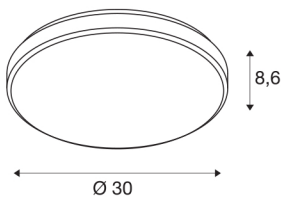

MARONA

ceiling light, LED, 3000K, round, brushed aluminium, 4x3W

The MARONA ceiling light impresses with its elegant shape and clear contrast between the materials used - steel and acrylic glass. A dimmable 4x3W LED module provides the desired lighting effect and makes the luminaire ready for direct connection to the 230V mains supply. The deliberately selected generous distance between the lamp shade and the mounting surface creates a corona effect with indirect illumination properties.

TECHNICAL DATA

Item no.:	155156
Primary nominal voltage	200-240V ~50/60Hz mA/V
Secondary power / secondary voltage	430mA
Height	8.6 cm
Diameter	30 cm
Net weight	0.638 kg
Gross weight	1.087 kg
IP Code	IP 20
Safety class	I
Assembly	Surface
Assembly details	Ceiling, Wall
Dimmable	Yes
Dimming technology	Leading edge, trailing edge
Wattage	15 W
Lumen	1200 lm
Colour temperature	3000 Kelvin
Beam angle	120 °
Color	grey
CRI	80
LXXBXX data	L70B50
BIG WHITE Page	288