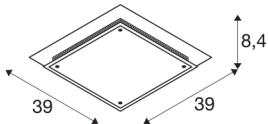

GLASSA

ceiling light, A60, square, frosted glass, max. 60W

The high-quality wall and ceiling light GLASSA is made from glass, which is reinforced with additional steel elements. Designed for the use of incandescent and energy-saving lamps with E27 socket, GLASSA is ready for direct connection to 230V mains supply.

TECHNICAL DATA

Item no.:	155180
Socket	E27
Number of sockets	2
Primary nominal voltage	220-240V ~50/60Hz mA/V
Length	39 cm
Width	39 cm
Height	8.4 cm
Net weight	3.806 kg
Gross weight	4.572 kg
IP Code	IP 20
Safety class	I
Assembly	Surface
Assembly details	Ceiling, Wall
Wattage	60 W
Color	transparent
BIG WHITE Page	332