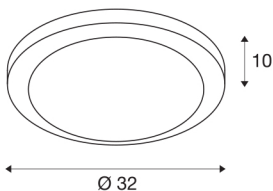

MELAN

ceiling light, A60, round, brushed aluminium, frosted glass, max. 60W

The MELAN ceiling light impresses with its clear design and elegant contrast of the materials used - chrome-plated aluminium and glass. An E27 general lamp or energy-saving lamp gives the desired lighting effect and makes the luminaire ready for direct connection to the 230V mains supply.

TECHNICAL DATA

Item no.:	155236
Socket	E27
Number of sockets	1
Primary nominal voltage	220-240V ~50/60Hz mA/V
Height	10 cm
Diameter	32 cm
Net weight	1.185 kg
Gross weight	1.925 kg
IP Code	IP 20
Safety class	I
Assembly	Surface
Assembly details	Ceiling, Wall
Wattage	60 W
Color	aluminium
BIG WHITE Page	332