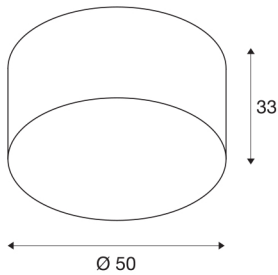

SOPRANA CL-1

ceiling light, TC-DSE, round, beige shade Ø/H 50/26 cm, max. 3x60W

The generously designed lamp shade ensures a wide range of applications for the SOPRANA CL-1 ceiling light. The shade is made of textile and polystyrene and available in white or beige. It guarantees even lighting attributes with the standard E27 240V lamps used. The SOPRANA CL-1 ceiling light is ready for direct connection to the 230V mains supply.

TECHNICAL DATA

Item no.:	155373
Socket	E27
Number of sockets	3
Primary nominal voltage	220-240V ~50/60Hz mA/V
Height	33 cm
Diameter	50 cm
Net weight	1.686 kg
Gross weight	3.577 kg
IP Code	IP 20
Safety class	I
Assembly	Surface
Assembly details	Ceiling
Wattage	60 W
Color	beige
BIG WHITE Page	278