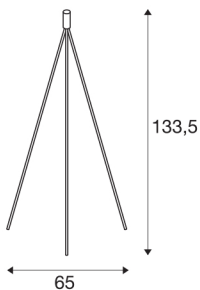

FENDA

floor stand, A60, black, without shade, max. 40W

The FENDA floor stand from our MIX & MATCH light system comes in chrome and black it can be individually combined with our FENDA lamp shades. With its in-built E27 socket, the luminaire is suitable for both LED and energy-saving lamps.

TECHNICAL DATA

Item no.:	155490
Socket	E27
Number of sockets	1
Primary nominal voltage	220-240V ~50/60Hz mA/V
Width	65 cm
Height	133,5 cm
Net weight	1.74 kg
Gross weight	2.075 kg
IP Code	IP 20
Safety class	II
Impact resistance class	IK03
Impact resistance	0,35 Joule
Assembly	Mobile
Wattage	40 W
Color	black
Maximum ambient temperature	40 °C
BIG WHITE Page	105